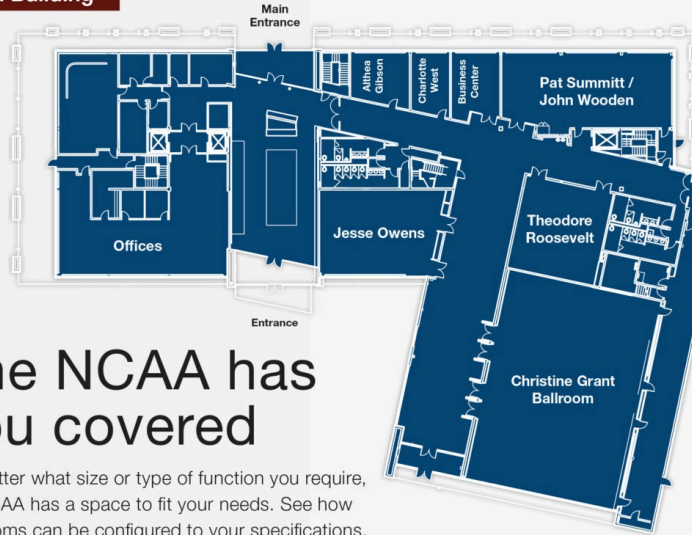

Brand Building

The NCAA has you covered

No matter what size or type of function you require, the NCAA has a space to fit your needs. See how our rooms can be configured to your specifications.

Room/Space Capacities

	ROOM	SQUARE FEET	BANQUET	THEATER	CLASSROOM	CONFERENCE	RECEPTION
BRAND BUILDING	Christine Grant Ballroom	5,351	350	550	220	-	500
	Theodore Roosevelt	1,330	50	98	40	24	-
	Pat Summitt/John Wooden	2,105	100	140	64	36	-
	Jesse Owens	1,676	80	120	54	24	-
	Althea Gibson	493	-	-	-	14	-
	Charlotte West	388	-	-	-	10	-
HALL OF CHAMPIONS	Champion Hall	1,750	100	140	50	30	-
	The Gallery	1,350	80	100	40	25	-
	Entire Museum	30,000	180	-	-	-	400
DEMPSEY BUILDING	Palmer Pierce Ballroom	2,405	180	210	96	46	240
	Chancellors and Presidents	740	-	-	-	24	-
	Auditorium	2,030	-	-	120	-	-
	Alumni	120	-	-	-	4	-
	Varsity	96	-	-	-	4	-
	Billy Mills	240	-	-	-	10	-
	James Frank	532	-	-	-	15	-
	Faculty	156	-	-	-	6	-
	Judith Sweet	304	-	-	-	10	-